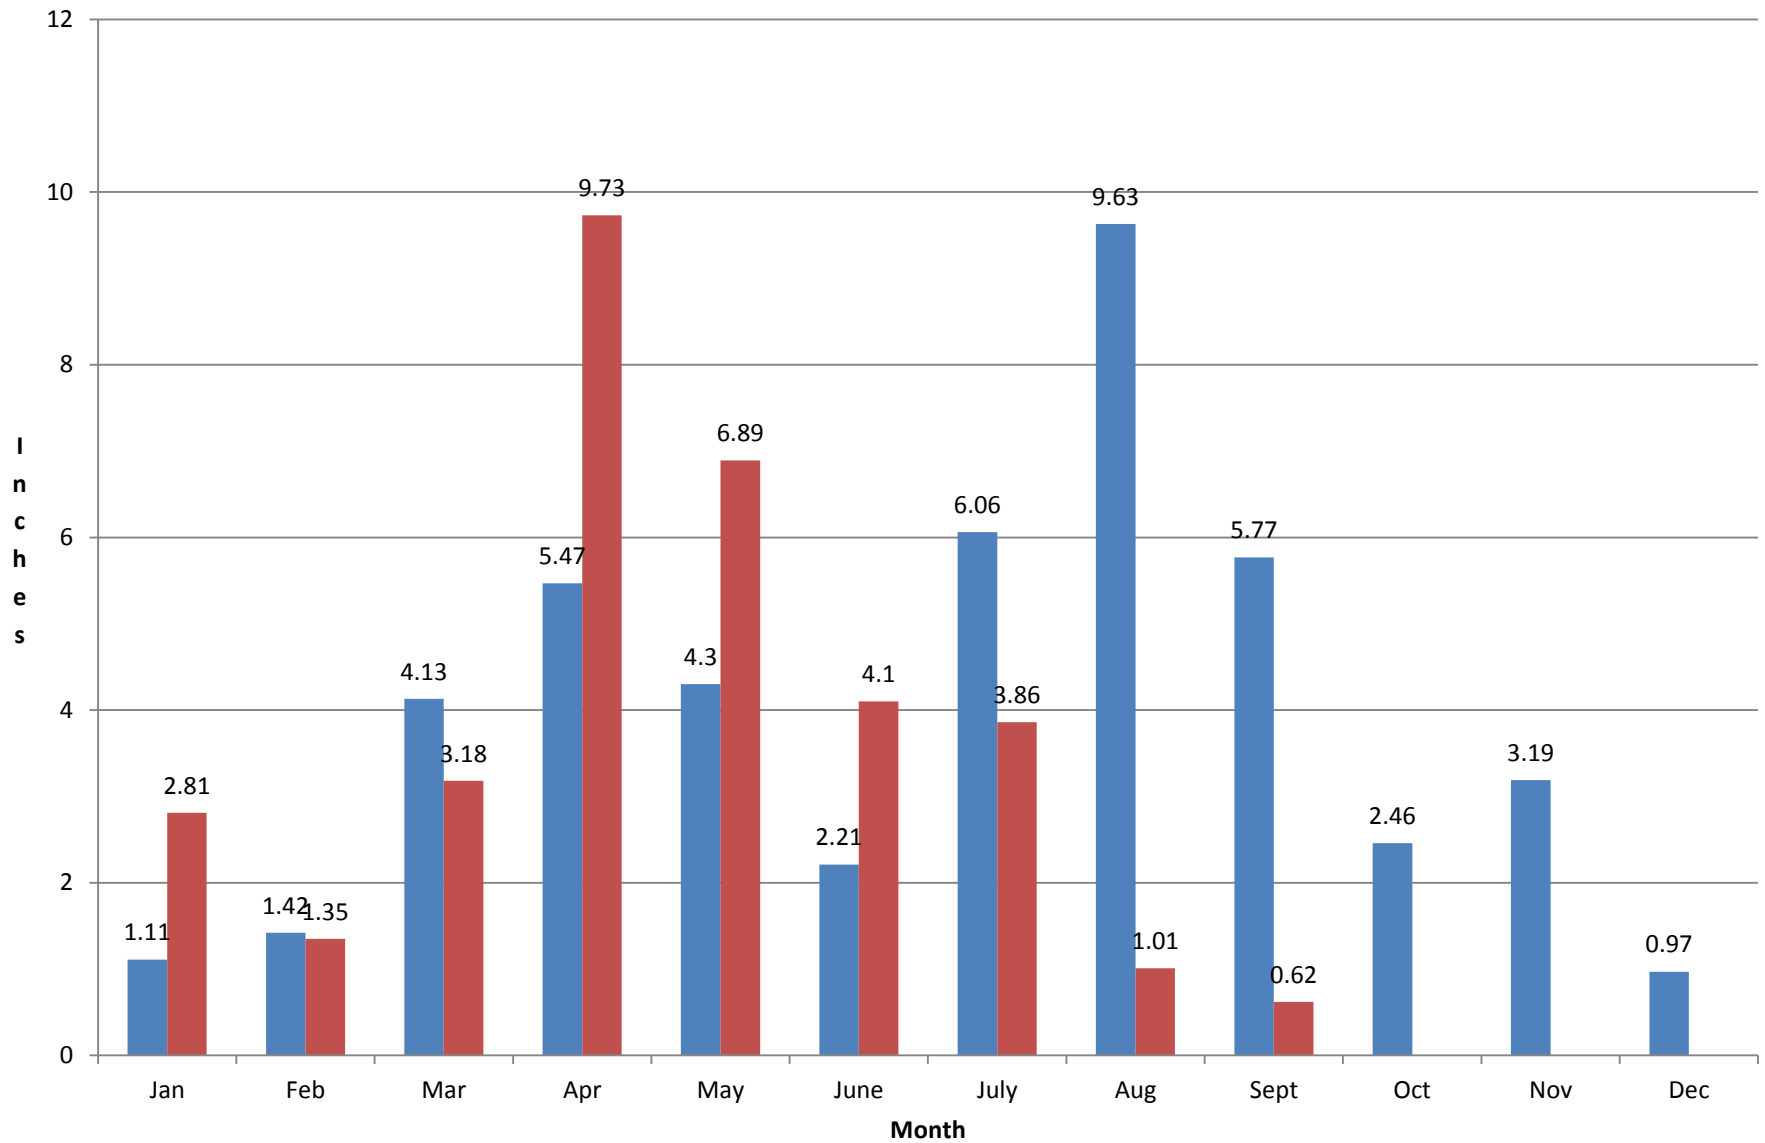

### 2016 & 2017 Precipitation for Alma Weather Station

■ 2016 ■ 2017

Total Precipitation for the Year: Jan-Oct 2016: 42.56"  
Jan-Oct 2017: 34.68"  
Difference: -7.88"