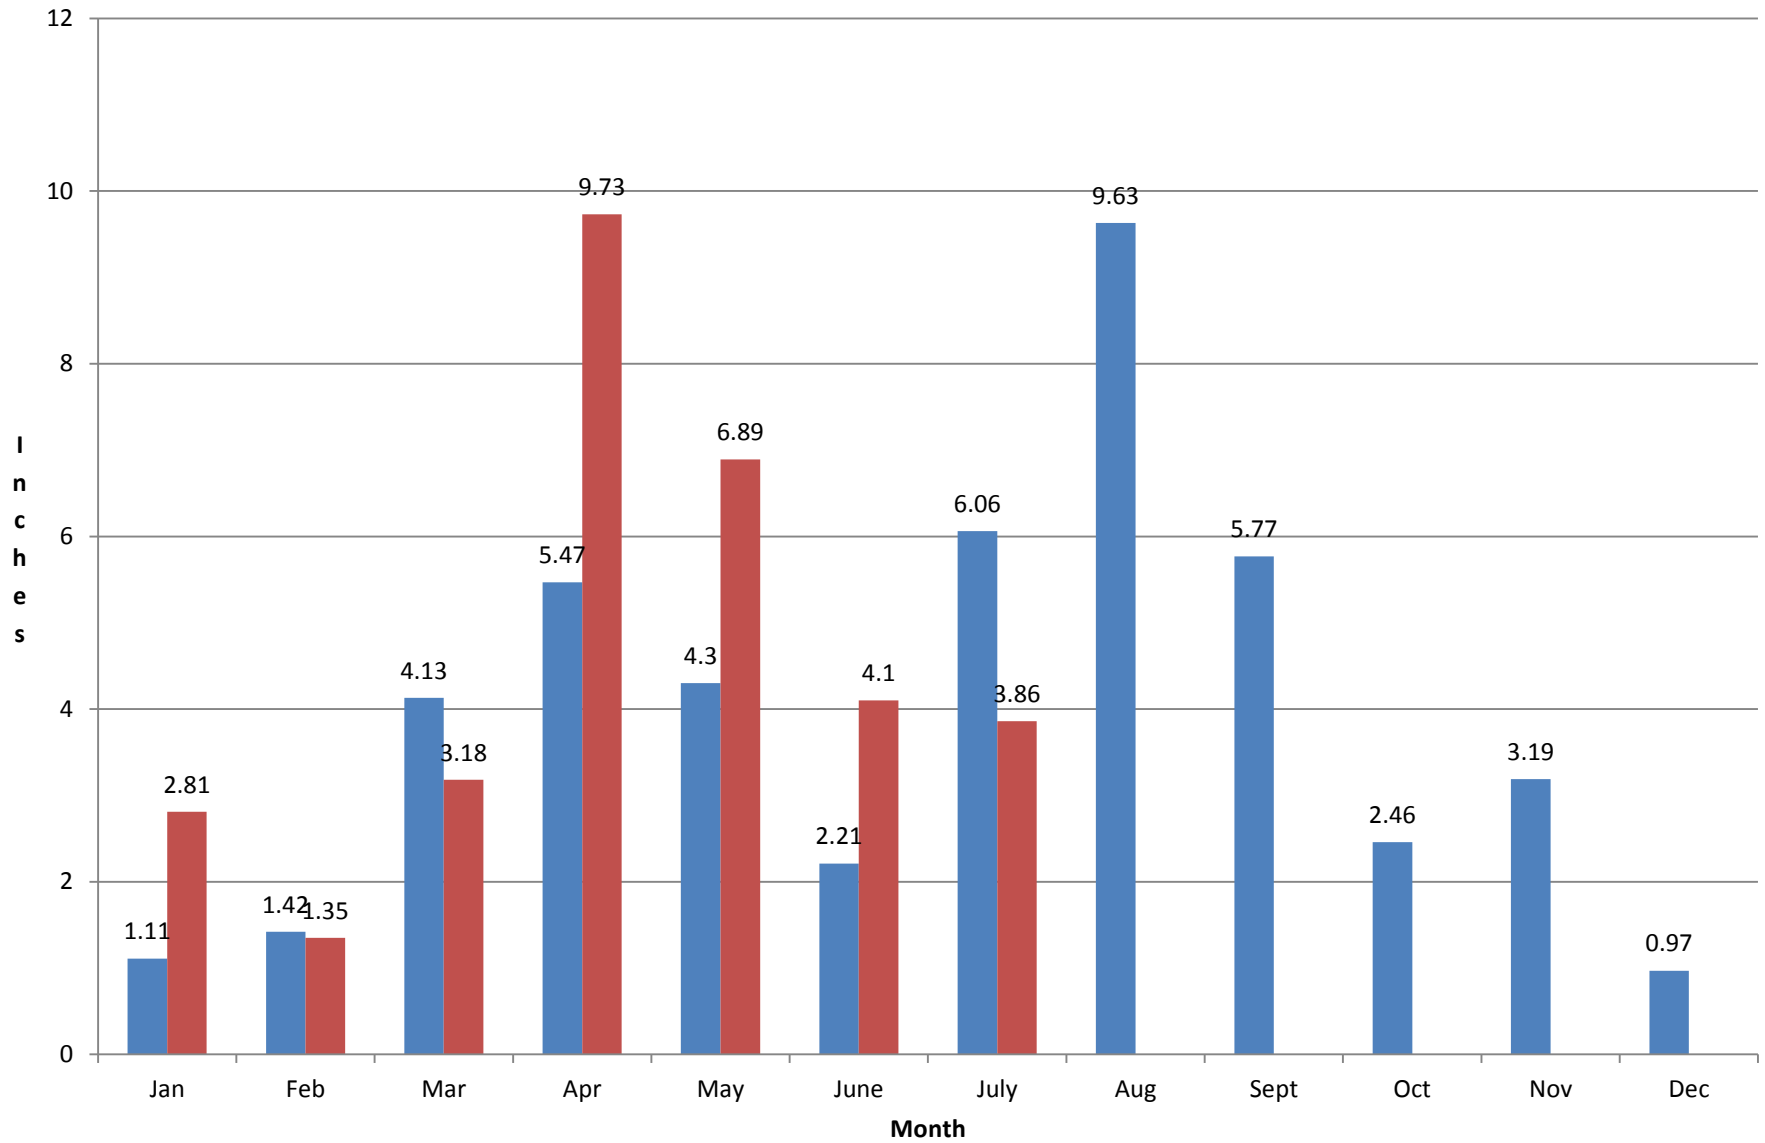

2016 & 2017 Precipitation for Alma Weather Station

■ 2016 ■ 2017

Total Precipitation for the Year: Jan-Jul 2016: 24.70"
Jan-Jul 2017: 31.92"
Difference: +7.22"