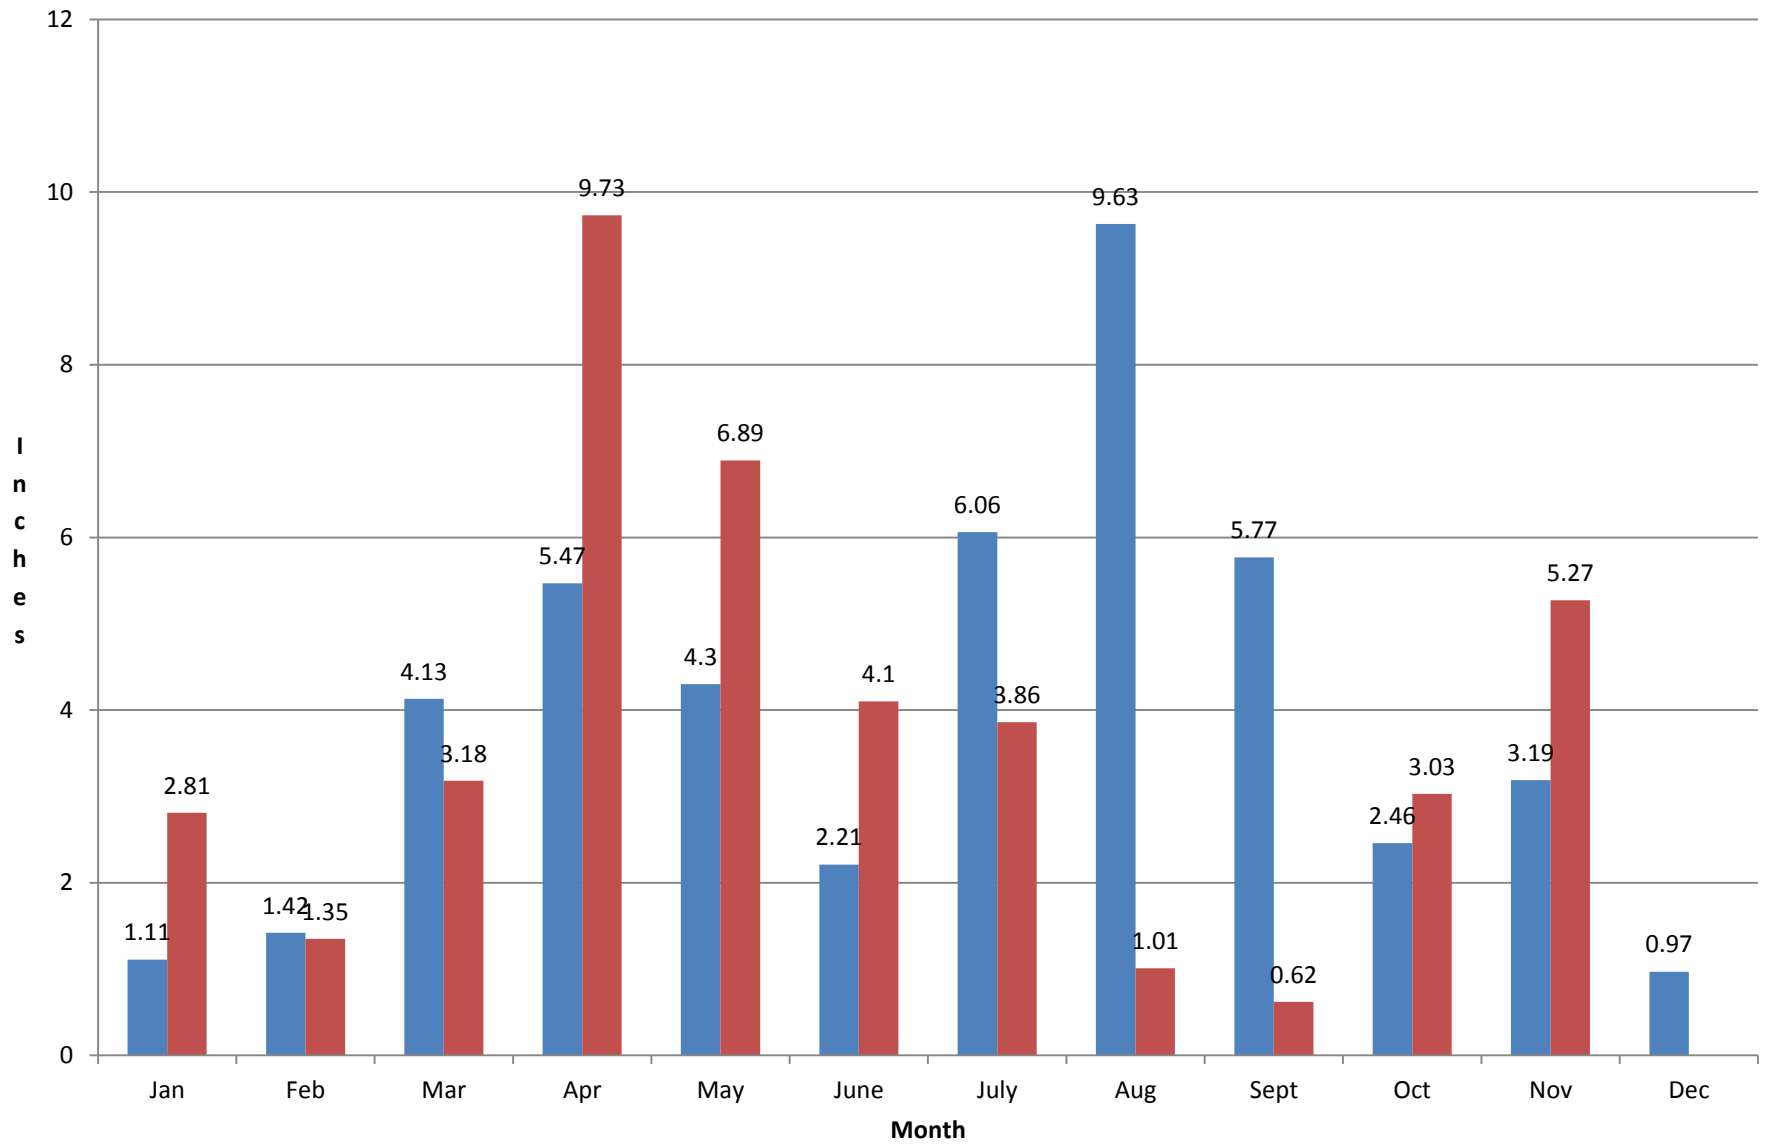

### 2016 & 2017 Precipitation for Alma Weather Station

■ 2016 ■ 2017

Total Precipitation for the Year: Jan-Nov 2016: 45.75"  
Jan-Nov 2017: 41.85"  
Difference: -3.90"