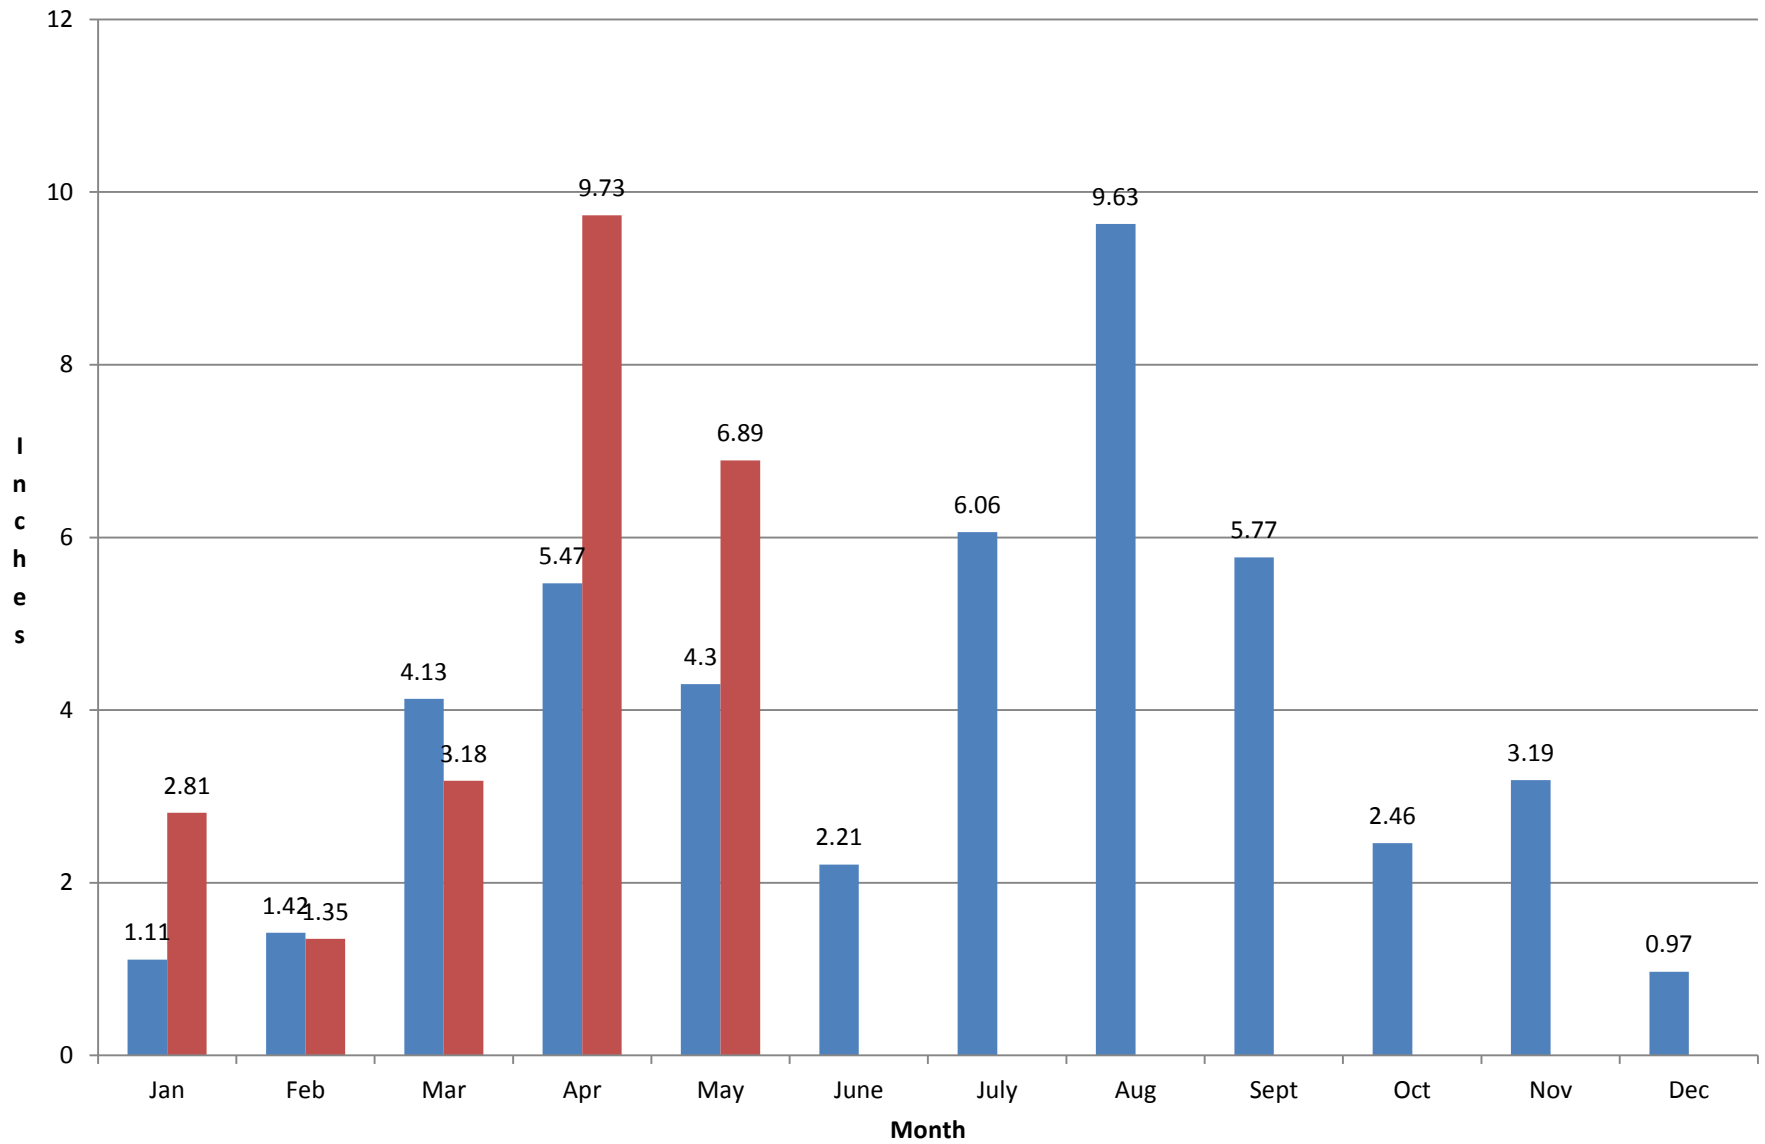

2016 & 2017 Precipitation for Alma Weather Station

■ 2016 ■ 2017

Total Precipitation for the Year: Jan-May 2016: 16.43"
Jan-May 2017: 23.96"
Difference: +7.53"